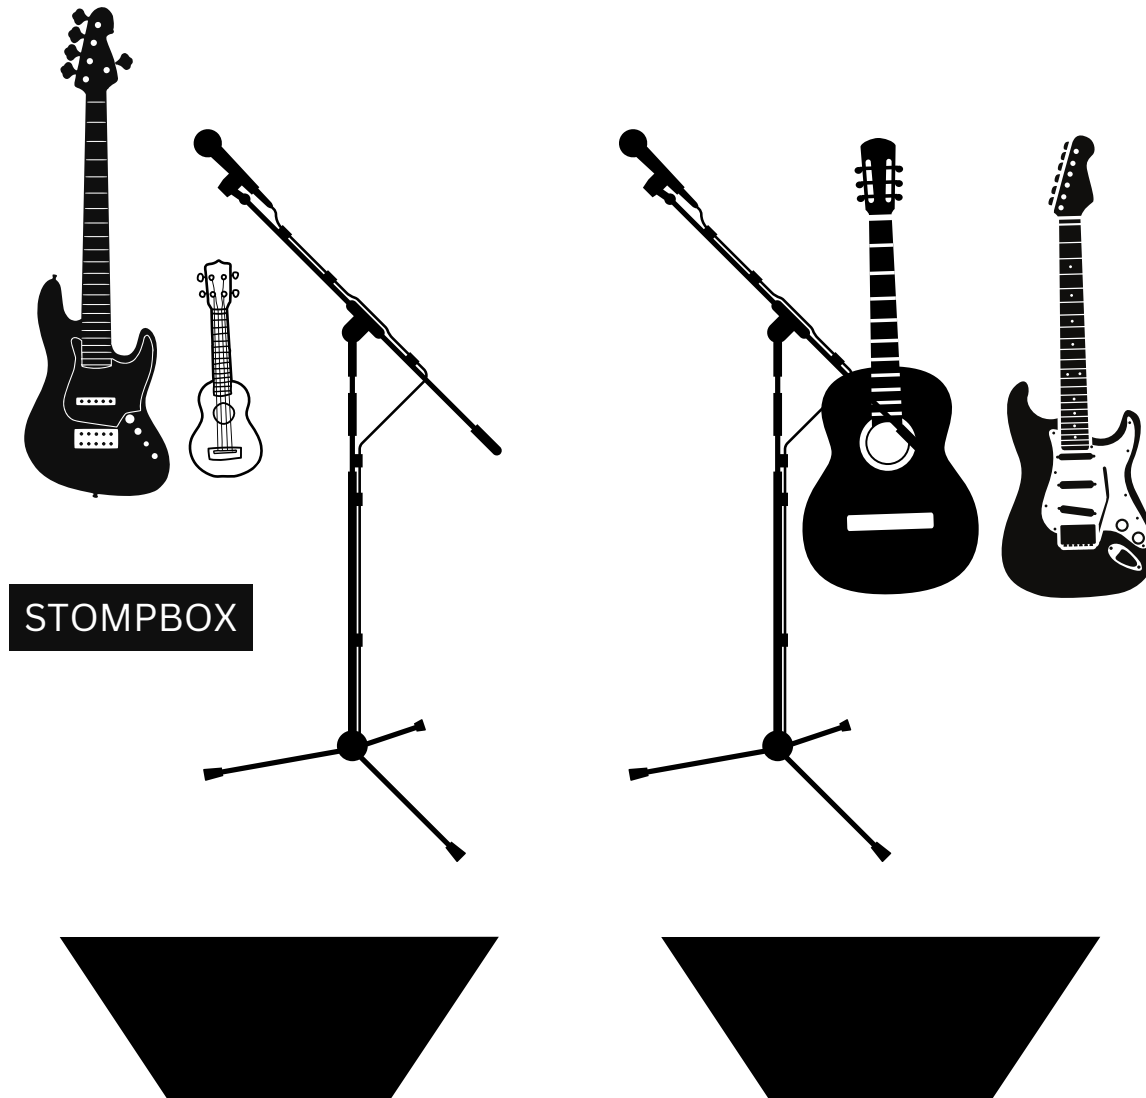

DELLWOOD

STAGEPLOT

INPUT LIST

1	JARAH VOX
2	BASS DI
3	UKULELE DI
4	STOMPBOX
5	JULIAN VOX
6	GITAR DI

AVAILABLE TO PROVIDE OUR OWN SOUND SYSTEM FOR AN ADDITIONAL COST